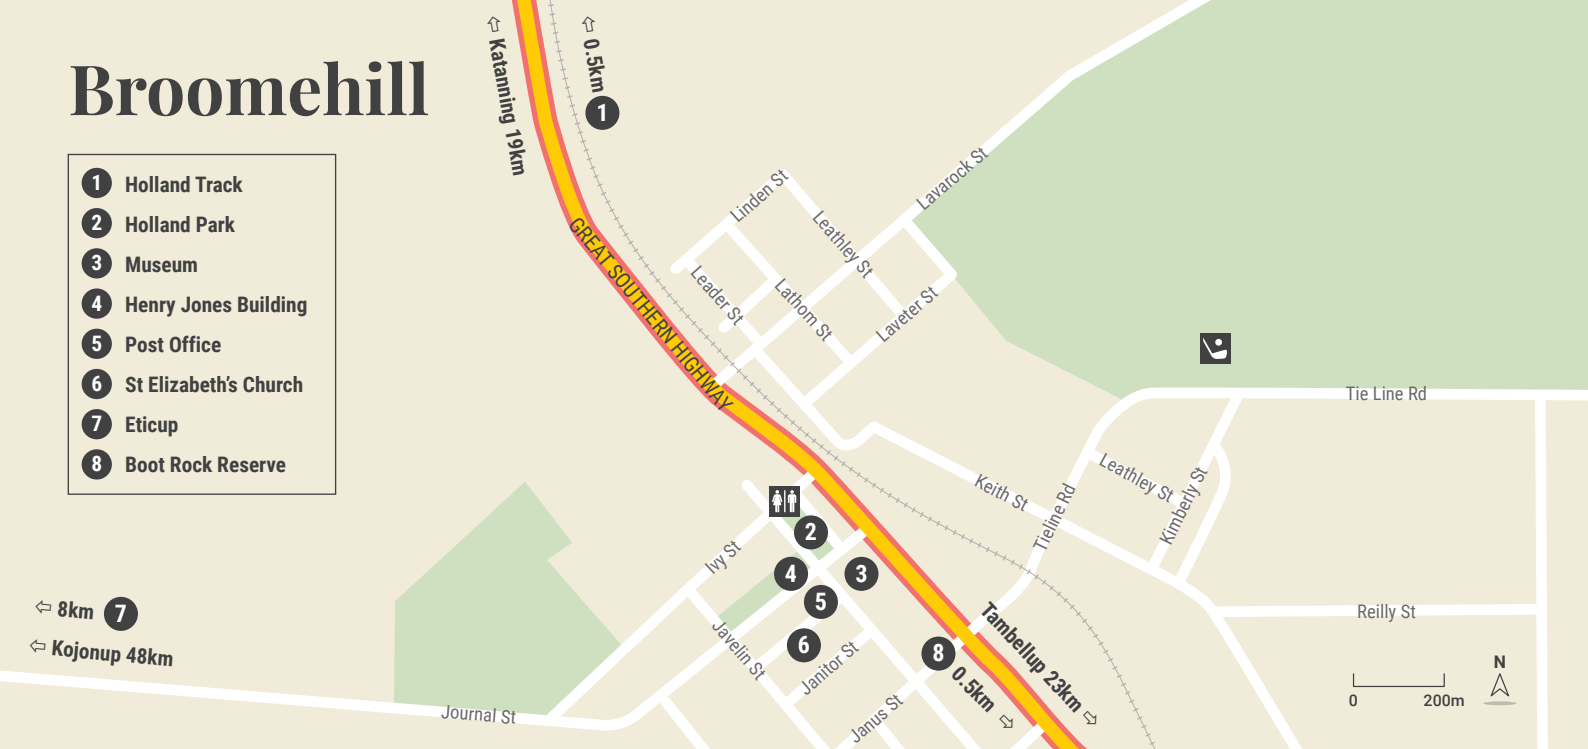

# Broomehill

- 1 Holland Track
- 2 Holland Park
- 3 Museum
- 4 Henry Jones Building
- 5 Post Office
- 6 St Elizabeth's Church
- 7 Eticup
- 8 Boot Rock Reserve

↖ 8km 7

↖ Kojonup 48km