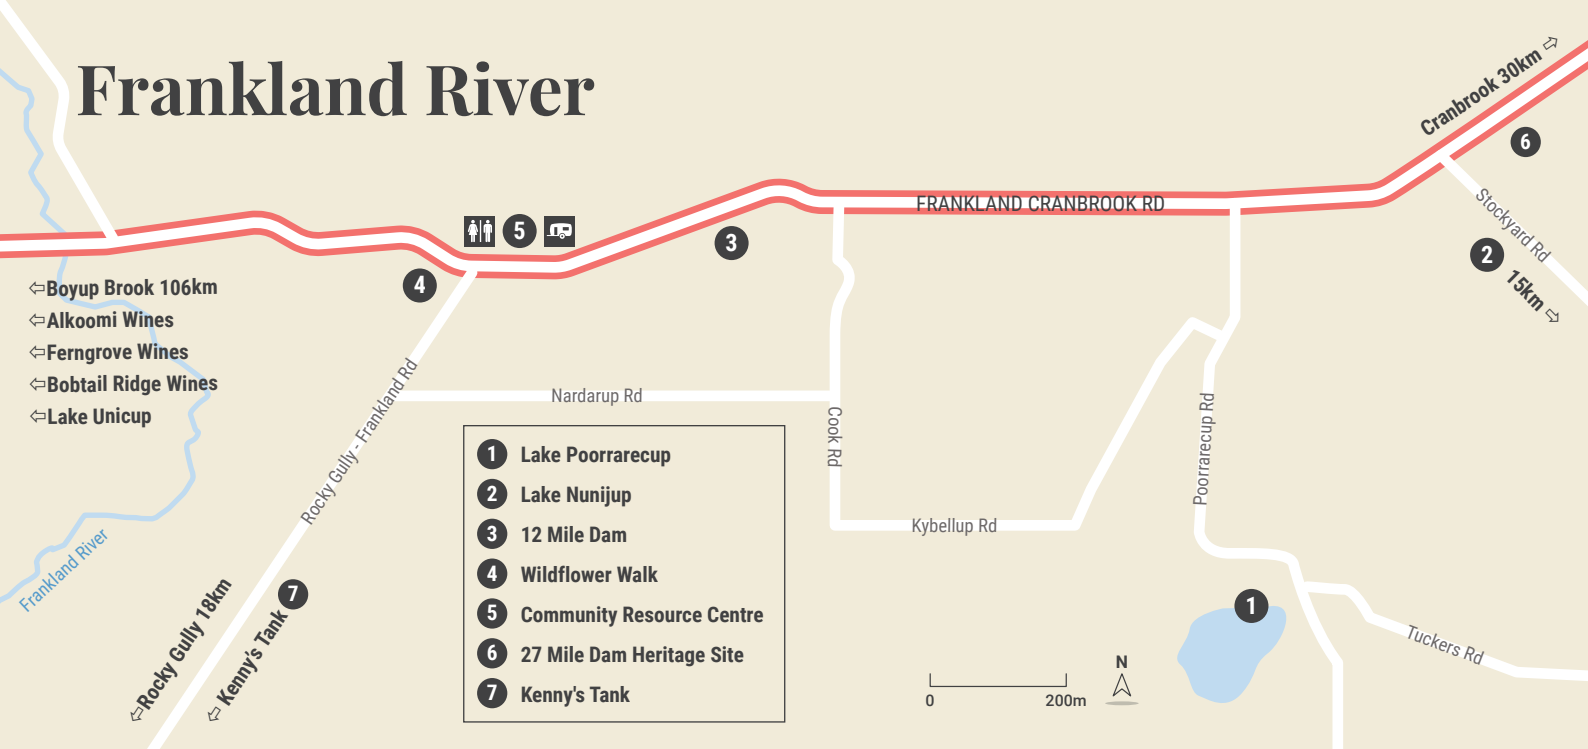

Frankland River

- ↔ Boyup Brook 106km
- ↔ Alkoomi Wines
- ↔ Ferngrove Wines
- ↔ Bobtail Ridge Wines
- ↔ Lake Unicup

- 1 Lake Poorrarecup
- 2 Lake Nunijup
- 3 12 Mile Dam
- 4 Wildflower Walk
- 5 Community Resource Centre
- 6 27 Mile Dam Heritage Site
- 7 Kenny's Tank